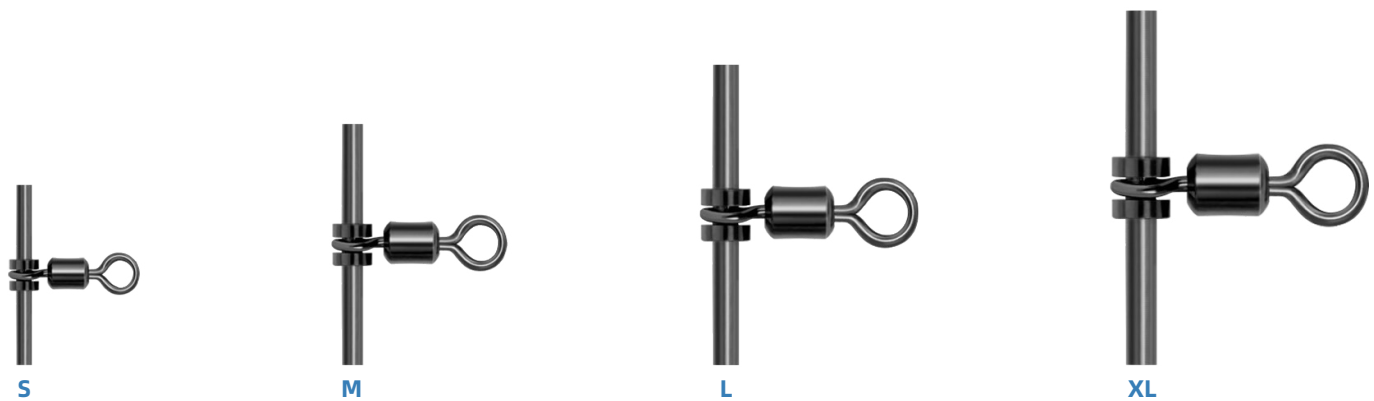

• Brass Swivel Sleeve

Code #	Size	Length	Strength	Inner Diameter	Color	Pack Qty	MSRP
221527	S	0.36 in	29 lb	0.6 mm	Black	50	$ 17.99
221510	M	0.48 in	40 lb	0.8 mm	Black	50	$ 17.99
514418	L	0.60 in	44 lb	1mm	Black	50	$ 17.99
221497	XL	0.71 in	66 lb	1.2 mm	Black	50	$ 18.99