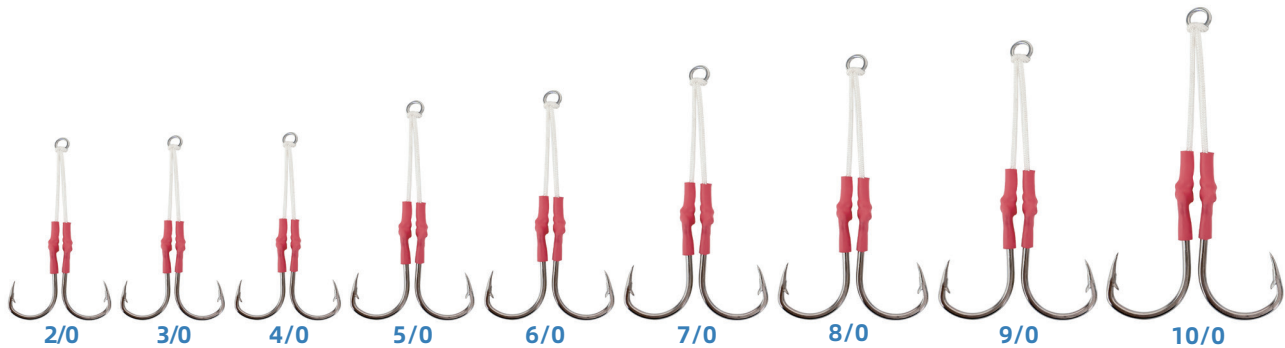

• Twin Assist Hooks with Dyneema

Code #	Size	Length	Width	Wire	Pack Qty	MSRP
228137	2/0	0.945 in	0.630 in	0.079 in	5	$ 9.99
228144	3/0	1.024 in	0.709 in	0.083 in	5	$ 10.99
228151	4/0	1.102 in	0.748 in	0.087 in	5	$ 11.99
228168	5/0	1.181 in	0.827 in	0.094 in	5	$ 12.99
228175	6/0	1.220 in	0.866 in	0.098 in	5	$ 12.99
228182	7/0	1.417 in	0.906 in	0.102 in	5	$ 12.99
228199	8/0	1.575 in	0.984 in	0.106 in	5	$ 13.99
228205	9/0	1.693 in	1.024 in	0.110 in	5	$ 13.99
228212	10/0	1.890 in	1.102 in	0.118 in	5	$ 14.99