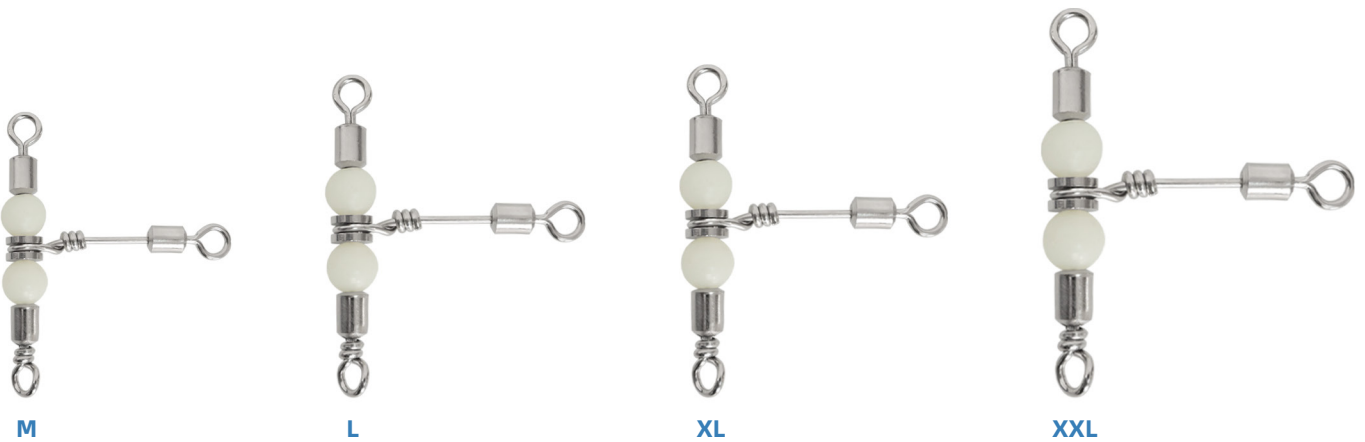

• Ball Bearing Swivel

Code #	Size	Length	Strength	Color	Pack Qty	MSRP
221664	XXS	0.63 in	42 lb	Black	50	\$ 16.99
221671	XS	0.76 in	51 lb	Black	50	\$ 17.99
221688	S	0.77 in	73 lb	Black	50	\$ 18.99
221695	MS	0.92 in	104 lb	Black	50	\$ 19.99
221701	M	0.99 in	134 lb	Black	50	\$ 20.99
221718	ML	1.20 in	168 lb	Black	50	\$ 21.99
221725	L	1.33 in	209 lb	Black	50	\$ 25.99
221732	XL	1.41 in	260 lb	Black	20	\$ 16.99
221749	XXL	1.59 in	419 lb	Black	20	\$ 19.99
221756	XXXL	1.78 in	481 lb	Black	20	\$ 21.99

• Brass Swivel Sleeve

Code #	Size	Length	Strength	Inner Diameter	Color	Pack Qty	MSRP
221527	S	0.36 in	29 lb	0.6 mm	Black	50	\$ 17.99
221510	M	0.48 in	40 lb	0.8 mm	Black	50	\$ 17.99
514418	L	0.60 in	44 lb	1mm	Black	50	\$ 17.99
221497	XL	0.71 in	66 lb	1.2 mm	Black	50	\$ 18.99

• 3-Way Swivel with Glow Beads

Code #	Size	Length	Strength	Color	Pack Qty	MSRP
221657	XS	0.75 in	18 lb	Black	50	\$ 17.99
221640	S	0.96 in	40 lb	Black	50	\$ 17.99
221633	M	1.10 in	62 lb	Black	50	\$ 19.99
221626	ML	1.23 in	73 lb	Black	50	\$ 22.99
221619	L	1.45 in	88 lb	Black	50	\$ 23.99
221602	XL	1.82 in	126 lb	Black	50	\$ 25.99

• Stainless Steel 3-Way Swivel With Glow Beads

Code #	Size	Length	Strength	Color	Pack Qty	MSRP
501630	M	1.77 in	88 lb	Stainless Steel	5	\$ 9.99
501616	L	2.00 in	110 lb	Stainless Steel	5	\$ 10.99
501609	XL	2.09 in	121 lb	Stainless Steel	5	\$ 11.99
501593	XXL	2.45 in	132 lb	Stainless Steel	5	\$ 12.99