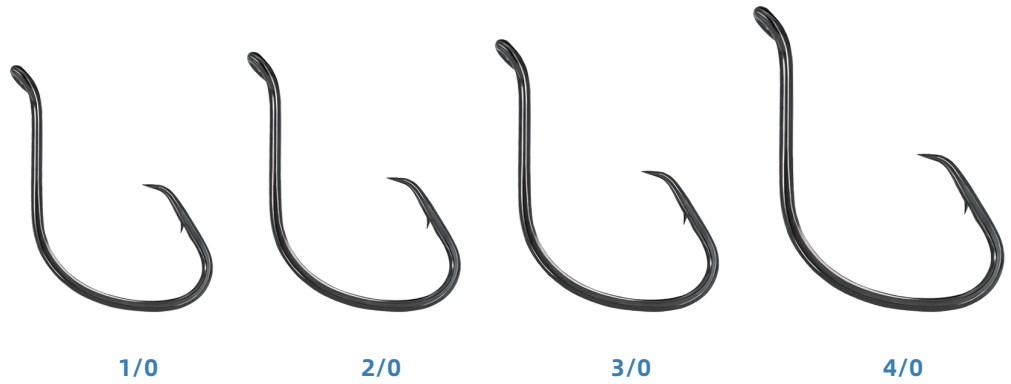

• Bent Eye Offset Wide Gap Circle Hooks

Code #	Size	Length	Width	Wire	Pack Qty	MSRP
223033	1/0	1.21 in	0.57 in	0.041 in	10	$ 8.99
223040	2/0	1.31 in	0.71 in	0.049 in	10	$ 8.99
223057	3/0	1.36 in	0.78 in	0.053 in	10	$ 8.99
223064	4/0	1.52 in	0.81 in	0.056 in	10	$ 8.99