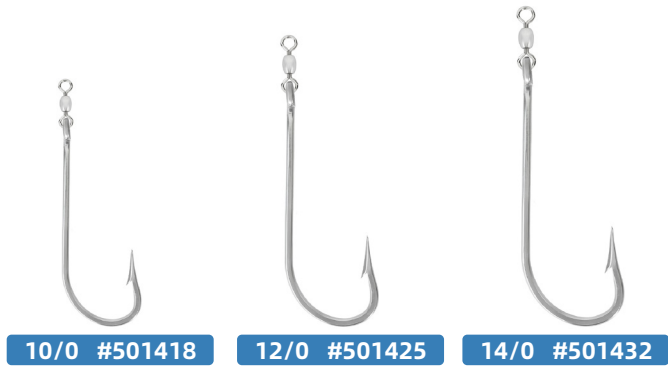

BLUEWING

www.bluewingfishing.com

HOOKS AND TERMINAL TACKLE

FISHING HOOKS

SWIVEL FISHING HOOKS

- Offset Circle Hooks with Swivels

Code #	Size	Length	Width	Wire	Swivel	Pack Qty	MSRP
501449	3/0	0.984 in	0.709 in	0.083 in	1# (97lbs)	10	\$ 8.99
501456	5/0	1.142 in	0.866 in	0.091 in	1# (97lbs)	10	\$ 9.99
501463	8/0	1.378 in	1.024 in	0.102 in	1# (97lbs)	10	\$ 10.99
501470	10/0	1.614 in	1.181 in	0.110 in	1/0# (125lbs)	10	\$ 10.99
501487	12/0	1.890 in	1.339 in	0.118 in	1/0# (125lbs)	5	\$ 9.99
501494	14/0	2.165 in	1.575 in	0.126 in	2/0# (156lbs)	5	\$ 10.99
501500	15/0	2.402 in	1.772 in	0.138 in	3/0# (209lbs)	5	\$ 10.99
501517	16/0	2.520 in	2.008 in	0.146 in	3/0# (209lbs)	5	\$ 11.99

• Trolling Hook With Ball-Bearing Swivels

Size	10/0	12/0
Length	5.0 in	5.6 in
Width	1.18 in	1.34 in
Wire	0.11 in	0.12 in
SS Ball Bearing Swivel	4# (276lbs)	4# (276lbs)
Pack Qty	3	3
MSRP	\$ 14.99	\$ 15.99

• Strip Trolling Hook With Ball-Bearing Swivels

Size	10/0	12/0
Length	5.0 in	5.6 in
Width	1.18 in	1.34 in
Wire	0.11 in	0.12 in
SS Ball Bearing Swivel	4# (276lbs)	4# (276lbs)
Pack Qty	2	2
MSRP	\$ 12.99	\$ 14.99

• Trolling Hooks with Swivels

Size	10/0	12/0	14/0
Length	3.543 in	4.409 in	5.433 in
Width	1.457 in	1.535 in	1.890 in
Wire	0.114 in	0.146 in	0.146 in
Swivel	2/0# (156lbs)	3/0# (209lbs)	3/0# (209lbs)
Pack Qty	5	5	5
MSRP	\$ 11.99	\$ 12.99	\$ 13.99